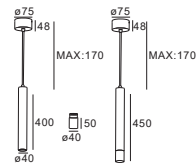

Coz Slim 40 LED Pendant Light

T COLOR: TW TB

*Architectural
Lighting*

Coz Slim 40 LED Pendant Light

T COLOR: TW TB

*Architectural
Lighting*

GACOZ-15W-40A

Power :1X15W/AC230V-50Hz
CCT :2700/3000/4000K
Flux :1300lm
CRI :≥92

Beam angle :
24° 36° 60°

GACOZ-15W-40B

Power :1X15W/AC230V-50Hz
CCT :2700/3000/4000K
Flux :1300lm
CRI :≥92

Beam angle :
24° 36° 60°

GACOZ-15W-40C

Power :1X15W/AC230V-50Hz
CCT :2700/3000/4000K
Flux :1300lm
CRI :≥92

Beam angle :
24° 36° 60°

GACOZ-15W-40D

Power :3X15W/AC230V-50Hz
CCT :2700/3000/4000K
Flux :3X1300lm
CRI :≥92

Beam angle :
24° 36° 60°

LED COB 24°

LED COB 36°

LED COB 60°