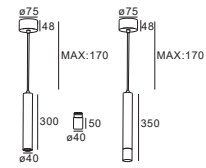

Coz Slim 40 LED Pendant Light

T COLOR: TW TB

*Architectural
Lighting*

Coz Slim 40 LED Pendant Light

T COLOR: TW TB

*Architectural
Lighting*

GACOZ-15W-40A

Power :1X15W/AC230V-50Hz
CCT :2700/3000/4000K
Flux :1300lm
CRI :≥92

Beam angle :
24° 36° 60°

GACOZ-15W-40B

Power :1X15W/AC230V-50Hz
CCT :2700/3000/4000K
Flux :1300lm
CRI :≥92

Beam angle :
24° 36° 60°

GACOZ-15W-40C

Power :1X15W/AC230V-50Hz
CCT :2700/3000/4000K
Flux :1300lm
CRI :≥92

Beam angle :
24° 36° 60°

GACOZ-15W-40D

Power :3X15W/AC230V-50Hz
CCT :2700/3000/4000K
Flux :3X1300lm
CRI :≥92

Beam angle :
24° 36° 60°

LED COB 24°

LED COB 36°

LED COB 60°