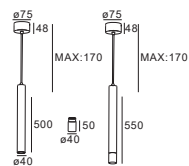

Coz Slim 40 LED Pendant Light

T COLOR: TW TB

*Architectural
Lighting*

Coz Slim 40 LED Pendant Light

T COLOR: TW TB

*Architectural
Lighting*

GACOZ-15W-40A

Power :1X15W/AC230V-50Hz
CCT :2700/3000/4000K
Flux :1300lm
CRI :≥92

Beam angle :
24° 36° 60°

GACOZ-15W-40B

Power :1X15W/AC230V-50Hz
CCT :2700/3000/4000K
Flux :1300lm
CRI :≥92

Beam angle :
24° 36° 60°

GACOZ-15W-40C

Power :1X15W/AC230V-50Hz
CCT :2700/3000/4000K
Flux :1300lm
CRI :≥92

Beam angle :
24° 36° 60°

GACOZ-15W-40D

Power :3X15W/AC230V-50Hz
CCT :2700/3000/4000K
Flux :3X1300lm
CRI :≥92

Beam angle :
24° 36° 60°

LED COB 24°

LED COB 36°

LED COB 60°