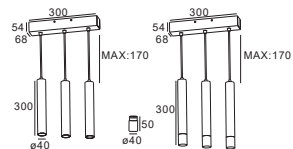

Beam angle :
24° 36° 60°

GACOZ-15W-40B

Power :1X15W/AC230V-50Hz
CCT :2700/3000/4000K
Flux :1300lm
CRI :≥92

Beam angle :
24° 36° 60°

GACOZ-15W-40C

Power :1X15W/AC230V-50Hz
CCT :2700/3000/4000K
Flux :1300lm
CRI :≥92

Beam angle :
24° 36° 60°

GACOZ-15W-40D

Power :3X15W/AC230V-50Hz
CCT :2700/3000/4000K
Flux :3X1300lm
CRI :≥92

Beam angle :
24° 36° 60°

LED COB 24°

LED COB 36°

LED COB 60°