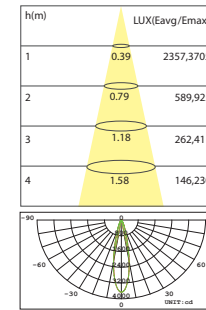

Beam angle :
24° 36° 60°

GACOZ-15W-40B

Power :1X15W/AC230V-50Hz
CCT :2700/3000/4000K
Flux :1300lm
CRI :≥92

Beam angle :
24° 36° 60°

GACOZ-15W-40C

Power :1X15W/AC230V-50Hz
CCT :2700/3000/4000K
Flux :1300lm
CRI :≥92

Beam angle :
24° 36° 60°

GACOZ-15W-40D

Power :3X15W/AC230V-50Hz
CCT :2700/3000/4000K
Flux :3X1300lm
CRI :≥92

Beam angle :
24° 36° 60°

LED COB 24°

LED COB 36°

LED COB 60°