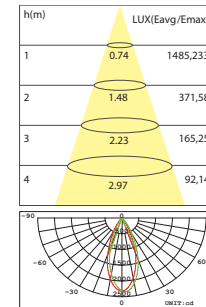

Beam angle :
24° 36° 60°

GACOZ-15W-40B

Power :1X15W/AC230V-50Hz
CCT :2700/3000/4000K
Flux :1300lm
CRI :≥92

Beam angle :
24° 36° 60°

GACOZ-15W-40C

Power :1X15W/AC230V-50Hz
CCT :2700/3000/4000K
Flux :1300lm
CRI :≥92

Beam angle :
24° 36° 60°

GACOZ-15W-40D

Power :3X15W/AC230V-50Hz
CCT :2700/3000/4000K
Flux :3X1300lm
CRI :≥92

Beam angle :
24° 36° 60°

LED COB 24°

LED COB 36°

LED COB 60°