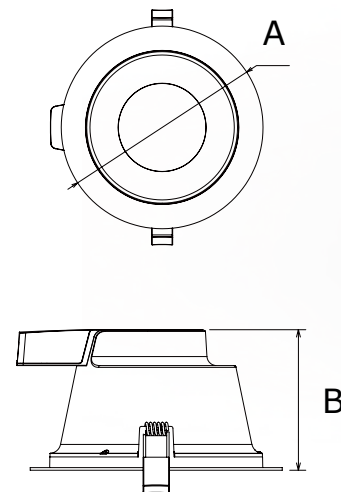

Acti 01 Series Deep Recessed LED Downlight

- UGR 19/22/25, unique design
- 3 Types of reflectors options
- High efficiency SMD chipset
- High luminous flux 100lm/W
- CRI 80 & CRI 90
- 60° & 90° Beam Angle
- High quality Die-casting Aluminum Alloy Housing with Clear Diffuser
- Triac / 0-10V / Dali Dimmer System options
- IP54 Rated
- 3 Years Warranty
- Applications include offices, shops, restaurants, hotels, schools & households

Specifications

Colour Range	2700k ~ 5000k
Power Consumption	8W/13W/15W/18W/25W
Luminous Flux	100lm/W
Input Voltage	200V ~ 240V AC
Power Factor	>0.9
Housing Material	Die-casting Aluminum Alloy + Clear Diffuser
Housing Colour	White

Dimensions

	Product Dimensions (mm)	Cutout (mm)
3"	Ø110 * 70	Ø90 ~ 100
4"	Ø145 * 82	Ø125 ~ 135
6"	Ø172 * 95	Ø150 ~ 160
8"	Ø228 * 98	Ø200 ~ 210

Model

Model	Size (inch)	Power (W)	Lumen (lm)
GUACTION-8W-01	3"	8W	800lm
GUACTION-13W-01	4"	13W	1300lm
GUACTION-15W-01	6"/8"	15W	1500lm
GUACTION-18W-01	6"/8"	18W	1800lm
GUACTION-25W-01	8"	25W	2500lm