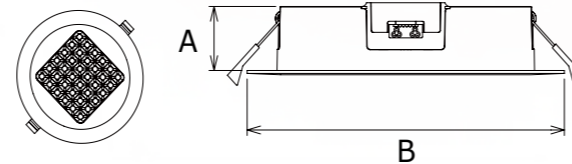

# Acti 02 Series Recessed LED Downlight

Square

Round

- UGR<19, unique design and smart function
- High efficiency SMD chipset
- High luminous flux 120lm/W
- CRI 80 & CRI 90
- 90° Beam Angle
- High quality Die-casting Aluminum Alloy Housing with Clear Diffuser
- Triac / 0-10V / Dali Dimmer System options
- IP54 Rated
- 3 Years Warranty
- Applications include offices, shops, restaurants, hotels, schools & households

## Specifications

<b>Colour Range</b>	2700k ~ 5000k
<b>Power Consumption</b>	10W / 18W / 25W
<b>Luminous Flux</b>	1070 / 2070 / 3000lm
<b>Input Voltage</b>	200V ~ 240V AC
<b>Power Factor</b>	>0.9
<b>Chipset</b>	SMD
<b>CRI</b>	80 & 90
<b>Beam angle</b>	90°
<b>IP Rating</b>	IP 54
<b>Dimmable</b>	Triac/0-10V/Dali (option)

## Dimensions & Materials

		<b>Product Dimensions (mm)</b>	<b>Cutout (mm)</b>
<b>S</b>	<b>3"</b>	110 * 110 * 39	90 ~ 95
	<b>6"</b>	190 * 190 * 43.5	160 ~ 170
	<b>8"</b>	228 * 228 * 43.5	200 ~ 210
<b>R</b>	<b>3"</b>	Ø110 * 40	Ø90 ~ 95
	<b>6"</b>	Ø190 * 40	Ø160 ~ 170
	<b>8"</b>	Ø228 * 40	Ø200 ~ 210
<b>Housing Material</b>	Die-casting Aluminum Alloy + Clear Diffuser		
<b>Housing Colour</b>	White		

# Acti 02 Series Recessed LED Downlight

Model	Size (Inch)	Power	Lumen	Dimensions (mm)	Cutout (mm)
GUACTION-10W-R-02	3"	10W	1070lm	Ø110 * 40	Ø90 ~ 95
GUACTION-18W-R-02	6"	18W	2070lm	Ø190 * 40	Ø160 ~ 170
GUACTION-25W-R-02	8"	25W	3000lm	Ø228 * 40	Ø200 ~ 210
GUACTION-10W-S-02	3"	10W	1070lm	110 * 110 * 39	90 ~ 95
GUACTION-18W-S-02	6"	18W	2070lm	190 * 190 * 43.5	160 ~ 170
GUACTION-25W-S-02	8"	25W	3000lm	228 * 228 * 43.5	200 ~ 210