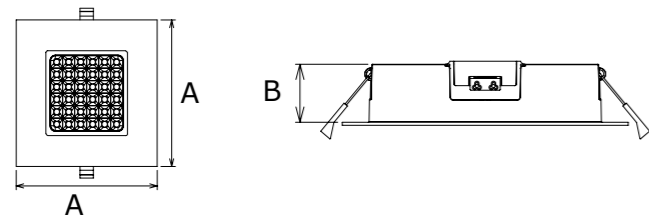

# Acti 02 Series Recessed LED Downlight

Square

Round

- UGR<19, unique design and smart function
- High efficiency SMD chipset
- High luminous flux 120lm/W
- CRI 80 & CRI 90
- 90° Beam Angle
- High quality Die-casting Aluminum Alloy Housing with Clear Diffuser
- Triac / 0-10V / Dali Dimmer System options
- IP54 Rated
- 3 Years Warranty
- Applications include offices, shops, restaurants, hotels, schools & households

## Specifications

<b>Colour Range</b>	2700k ~ 5000k
<b>Power Consumption</b>	10W / 18W / 25W
<b>Luminous Flux</b>	1070 / 2070 / 3000lm
<b>Input Voltage</b>	200V ~ 240V AC
<b>Power Factor</b>	>0.9
<b>Chipset</b>	SMD
<b>CRI</b>	80 & 90
<b>Beam angle</b>	90°
<b>IP Rating</b>	IP 54
<b>Dimmable</b>	Triac/0-10V/Dali (option)

## Dimensions & Materials

		<b>Product Dimensions (mm)</b>	<b>Cutout (mm)</b>
<b>S</b>	<b>3"</b>	110 * 110 * 39	90 ~ 95
	<b>6"</b>	190 * 190 * 43.5	160 ~ 170
	<b>8"</b>	228 * 228 * 43.5	200 ~ 210
<b>R</b>	<b>3"</b>	Ø110 * 40	Ø90 ~ 95
	<b>6"</b>	Ø190 * 40	Ø160 ~ 170
	<b>8"</b>	Ø228 * 40	Ø200 ~ 210
<b>Housing Material</b>	Die-casting Aluminum Alloy + Clear Diffuser		
<b>Housing Colour</b>	White		

# Acti 02 Series Recessed LED Downlight

Model	Size (Inch)	Power	Lumen	Dimensions (mm)	Cutout (mm)
GUACTION-10W-R-02	3"	10W	1070lm	Ø110 * 40	Ø90 ~ 95
GUACTION-18W-R-02	6"	18W	2070lm	Ø190 * 40	Ø160 ~ 170
GUACTION-25W-R-02	8"	25W	3000lm	Ø228 * 40	Ø200 ~ 210
GUACTION-10W-S-02	3"	10W	1070lm	110 * 110 * 39	90 ~ 95
GUACTION-18W-S-02	6"	18W	2070lm	190 * 190 * 43.5	160 ~ 170
GUACTION-25W-S-02	8"	25W	3000lm	228 * 228 * 43.5	200 ~ 210