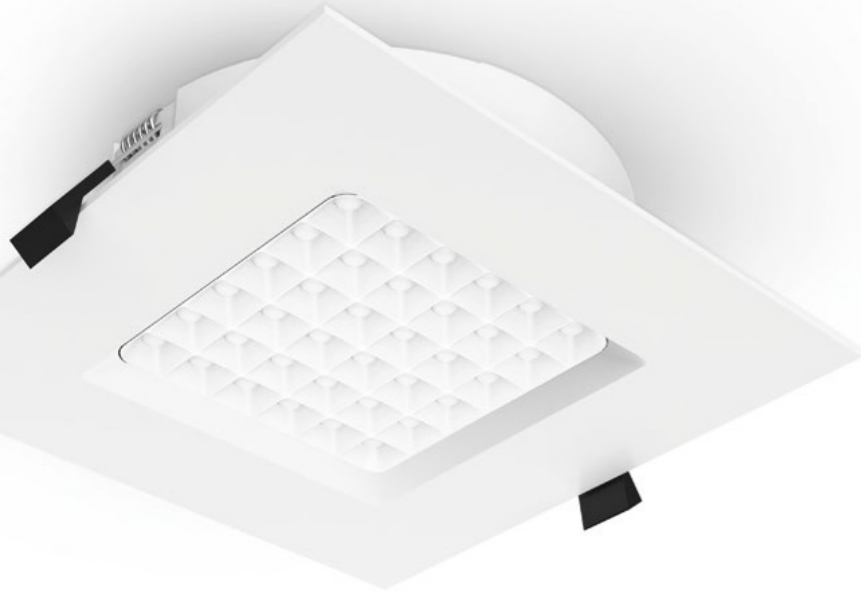

# Acti 02 Series Recessed LED Downlight

Square

Round

- UGR<19, unique design and smart function
- High efficiency SMD chipset
- High luminous flux 120lm/W
- CRI 80 & CRI 90
- 90° Beam Angle
- High quality Die-casting Aluminum Alloy Housing with Clear Diffuser
- Triac / 0-10V / Dali Dimmer System options
- IP54 Rated
- 3 Years Warranty
- Applications include offices, shops, restaurants, hotels, schools & households

## Specifications

<b>Colour Range</b>	2700k ~ 5000k
<b>Power Consumption</b>	10W / 18W / 25W
<b>Luminous Flux</b>	1070 / 2070 / 3000lm
<b>Input Voltage</b>	200V ~ 240V AC
<b>Power Factor</b>	>0.9
<b>Chipset</b>	SMD
<b>CRI</b>	80 & 90
<b>Beam angle</b>	90°
<b>IP Rating</b>	IP 54
<b>Dimmable</b>	Triac/0-10V/Dali (option)

## Dimensions & Materials

		<b>Product Dimensions (mm)</b>	<b>Cutout (mm)</b>
<b>S</b>	<b>3"</b>	110 * 110 * 39	90 ~ 95
	<b>6"</b>	190 * 190 * 43.5	160 ~ 170
	<b>8"</b>	228 * 228 * 43.5	200 ~ 210
<b>R</b>	<b>3"</b>	Ø110 * 40	Ø90 ~ 95
	<b>6"</b>	Ø190 * 40	Ø160 ~ 170
	<b>8"</b>	Ø228 * 40	Ø200 ~ 210
<b>Housing Material</b>	Die-casting Aluminum Alloy + Clear Diffuser		
<b>Housing Colour</b>	White		

# Acti 02 Series Recessed LED Downlight

Model	Size (Inch)	Power	Lumen	Dimensions (mm)	Cutout (mm)
GUACTION-10W-R-02	3"	10W	1070lm	Ø110 * 40	Ø90 ~ 95
GUACTION-18W-R-02	6"	18W	2070lm	Ø190 * 40	Ø160 ~ 170
GUACTION-25W-R-02	8"	25W	3000lm	Ø228 * 40	Ø200 ~ 210
GUACTION-10W-S-02	3"	10W	1070lm	110 * 110 * 39	90 ~ 95
GUACTION-18W-S-02	6"	18W	2070lm	190 * 190 * 43.5	160 ~ 170
GUACTION-25W-S-02	8"	25W	3000lm	228 * 228 * 43.5	200 ~ 210