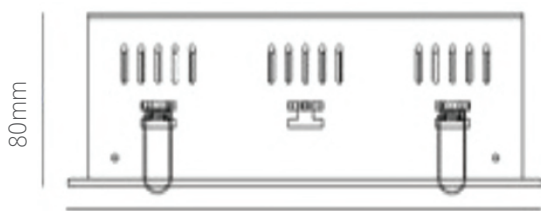

## Dimensions & Materials

<b>Product Dimensions (mm)</b>	21W	280 * 112 * 80
	30W	280 * 112 * 80
	30W	458 * 176 * 160
	45W	458 * 176 * 160
<b>Cutout (mm)</b>	21W	267 * 97
	30W	267 * 97
	30W	440 * 162
	45W	440 * 162
<b>Housing Colour</b>	White/Black/Silver	
<b>Housing Materials</b>	Aluminum Housing + PC Frosted or Clear Diffuser	

## Dimensions & Photometrics

280\*112mm

458\*176mm