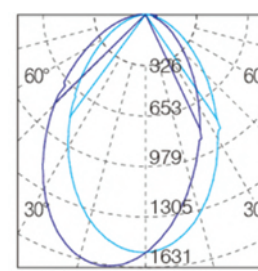

3*15W Frosted

cd/KLm

H(m)	E(lx)	D(m)
Beam Angle: 70.3°		
1 m	1522.4 lx	1.41 m
2 m	380.60 lx	2.83 m
3 m	169.16 lx	4.24 m
4 m	95.15 lx	5.65 m
5 m	60.90 lx	7.07 m

Model

Model#	Dimensions (mm)	Cutout (mm)	Beam Angle	CCT	Lumens	Wattage	LED	Dimmer
GDJTR-21W	280*112*80	267 * 97	45° & 70°	3000-6000k	1430	3*7W	Sharp COB	Triac
GDJTR-30W	280*112*80	267 * 97	45° & 70°	3000-6000k	2050	3*10W	Sharp COB	Triac
GDJTR-30W	458*176*160	440 * 162	45° & 70°	3000-6000k	2050	3*10W	Sharp COB	Triac
GDJTR-45W	458*176*160	440 * 162	45° & 70°	3000-6000k	3070	3*15W	Sharp COB	Triac