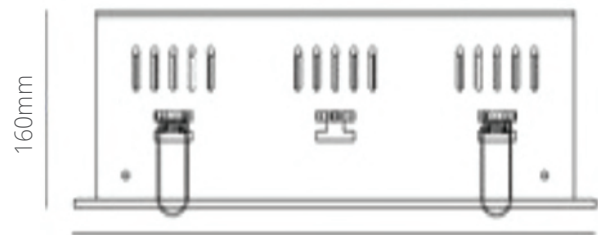

## Dimensions & Materials

<b>Product Dimensions (mm)</b>	21W	280 * 112 * 80
	30W	280 * 112 * 80
	30W	458 * 176 * 160
	45W	458 * 176 * 160
<b>Cutout (mm)</b>	21W	267 * 97
	30W	267 * 97
	30W	440 * 162
	45W	440 * 162
<b>Housing Colour</b>	White/Black/Silver	
<b>Housing Materials</b>	Aluminum Housing + PC Frosted or Clear Diffuser	

## Dimensions & Photometrics

280\*112mm

458\*176mm