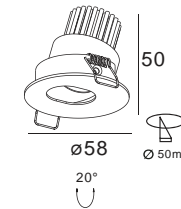

GAALF-3W-F48

CITIZEN COB 1x3W / 350mA
Luminous Flux: 2700 / 3000k 260lm
CRI: 85 / 92
Beam Angle: 25° / 40°
Housing Colour: White / Black

GAALF-3W-G48

LUMINUS COB 1x3W / 350mA
Luminous Flux: 2700 / 3000k 260lm
CRI: 85 / 92
Beam Angle: 25° / 40°
Housing Colour: White / Black

GAALF-5W-F58

LUMINUS COB 1x5W / 500mA
Luminous Flux: 2700 / 3000k 420lm
CRI: 85 / 92
Beam Angle: 25° / 40°
Housing Colour: White / Black

GAALF-5W-G58

CITIZEN COB 1x5W / 500mA
Luminous Flux: 2700 / 3000k 420lm
CRI: 85 / 92
Beam Angle: 25° / 40°
Housing Colour: White / Black

GAALF-7W-F80

CITIZEN COB 1x7W / 700mA
Luminous Flux: 2700 / 3000k 630lm
CRI: 85 / 92
Beam Angle: 24° / 36° / 60°
Housing Colour: White / Black

GAALF-7W-G80

CITIZEN COB 1x7W / 700mA
Luminous Flux: 2700 / 3000k 630lm
CRI: 85 / 92
Beam Angle: 24° / 36° / 60°
Housing Colour: White / Black