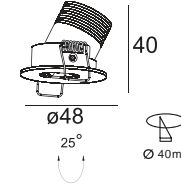

GAALF-3W-F48

CITIZEN COB 1x3W / 350mA
Luminous Flux: 2700 / 3000k 260lm
CRI: 85 / 92
Beam Angle: 25° / 40°
Housing Colour: White / Black

GAALF-3W-G48

LUMINUS COB 1x3W / 350mA
Luminous Flux: 2700 / 3000k 260lm
CRI: 85 / 92
Beam Angle: 25° / 40°
Housing Colour: White / Black

GAALF-5W-F58

LUMINUS COB 1x5W / 500mA
Luminous Flux: 2700 / 3000k 420lm
CRI: 85 / 92
Beam Angle: 25° / 40°
Housing Colour: White / Black

GAALF-5W-G58

CITIZEN COB 1x5W / 500mA
Luminous Flux: 2700 / 3000k 420lm
CRI: 85 / 92
Beam Angle: 25° / 40°
Housing Colour: White / Black

GAALF-7W-F80

CITIZEN COB 1x7W / 700mA
Luminous Flux: 2700 / 3000k 630lm
CRI: 85 / 92
Beam Angle: 24° / 36° / 60°
Housing Colour: White / Black

GAALF-7W-G80

CITIZEN COB 1x7W / 700mA
Luminous Flux: 2700 / 3000k 630lm
CRI: 85 / 92
Beam Angle: 24° / 36° / 60°
Housing Colour: White / Black