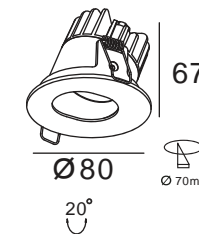

GAALF-3W-F48

CITIZEN COB 1x3W / 350mA
Luminous Flux: 2700 / 3000k 260lm
CRI: 85 / 92
Beam Angle: 25° / 40°
Housing Colour: White / Black

GAALF-3W-G48

LUMINUS COB 1x3W / 350mA
Luminous Flux: 2700 / 3000k 260lm
CRI: 85 / 92
Beam Angle: 25° / 40°
Housing Colour: White / Black

GAALF-5W-F58

LUMINUS COB 1x5W / 500mA
Luminous Flux: 2700 / 3000k 420lm
CRI: 85 / 92
Beam Angle: 25° / 40°
Housing Colour: White / Black

GAALF-5W-G58

CITIZEN COB 1x5W / 500mA
Luminous Flux: 2700 / 3000k 420lm
CRI: 85 / 92
Beam Angle: 25° / 40°
Housing Colour: White / Black

GAALF-7W-F80

CITIZEN COB 1x7W / 700mA
Luminous Flux: 2700 / 3000k 630lm
CRI: 85 / 92
Beam Angle: 24° / 36° / 60°
Housing Colour: White / Black

GAALF-7W-G80

CITIZEN COB 1x7W / 700mA
Luminous Flux: 2700 / 3000k 630lm
CRI: 85 / 92
Beam Angle: 24° / 36° / 60°
Housing Colour: White / Black