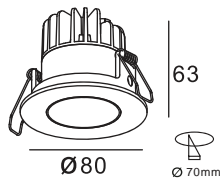

GAALF-3W-F48

CITIZEN COB 1x3W / 350mA
Luminous Flux: 2700 / 3000k 260lm
CRI: 85 / 92
Beam Angle: 25° / 40°
Housing Colour: White / Black

GAALF-3W-G48

LUMINUS COB 1x3W / 350mA
Luminous Flux: 2700 / 3000k 260lm
CRI: 85 / 92
Beam Angle: 25° / 40°
Housing Colour: White / Black

GAALF-5W-F58

LUMINUS COB 1x5W / 500mA
Luminous Flux: 2700 / 3000k 420lm
CRI: 85 / 92
Beam Angle: 25° / 40°
Housing Colour: White / Black

GAALF-5W-G58

CITIZEN COB 1x5W / 500mA
Luminous Flux: 2700 / 3000k 420lm
CRI: 85 / 92
Beam Angle: 25° / 40°
Housing Colour: White / Black

GAALF-7W-F80

CITIZEN COB 1x7W / 700mA
Luminous Flux: 2700 / 3000k 630lm
CRI: 85 / 92
Beam Angle: 24° / 36° / 60°
Housing Colour: White / Black

GAALF-7W-G80

CITIZEN COB 1x7W / 700mA
Luminous Flux: 2700 / 3000k 630lm
CRI: 85 / 92
Beam Angle: 24° / 36° / 60°
Housing Colour: White / Black