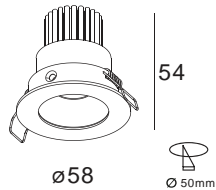

GAALF-3W-F48

CITIZEN COB 1x3W / 350mA
Luminous Flux: 2700 / 3000k 260lm
CRI: 85 / 92
Beam Angle: 25° / 40°
Housing Colour: White / Black

GAALF-3W-G48

LUMINUS COB 1x3W / 350mA
Luminous Flux: 2700 / 3000k 260lm
CRI: 85 / 92
Beam Angle: 25° / 40°
Housing Colour: White / Black

GAALF-5W-F58

LUMINUS COB 1x5W / 500mA
Luminous Flux: 2700 / 3000k 420lm
CRI: 85 / 92
Beam Angle: 25° / 40°
Housing Colour: White / Black

GAALF-5W-G58

CITIZEN COB 1x5W / 500mA
Luminous Flux: 2700 / 3000k 420lm
CRI: 85 / 92
Beam Angle: 25° / 40°
Housing Colour: White / Black

GAALF-7W-F80

CITIZEN COB 1x7W / 700mA
Luminous Flux: 2700 / 3000k 630lm
CRI: 85 / 92
Beam Angle: 24° / 36° / 60°
Housing Colour: White / Black

GAALF-7W-G80

CITIZEN COB 1x7W / 700mA
Luminous Flux: 2700 / 3000k 630lm
CRI: 85 / 92
Beam Angle: 24° / 36° / 60°
Housing Colour: White / Black