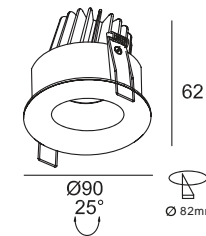

GAALF-10W-G90
CITIZEN COB 1x10W / 500mA
Luminous Flux: 2700 / 3000k 680lm
CRI: 85 / 92
Beam Angle: 24° / 36° / 60°
Housing Colour: White / Black