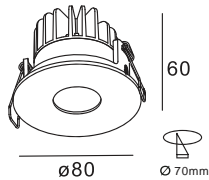

**GAALF-7W-FA80**  
CITIZEN COB 1x7W / 350mA  
Luminous Flux: 2700 / 3000k 520lm  
CRI: 85 / 92  
Beam Angle: 24° / 36° / 60°  
Housing Colour: White / Black  
IP Rating: IP54

**GAALF-7W-GA80**  
CITIZEN COB 1x7W / 350mA  
Luminous Flux: 2700 / 3000k 550lm  
CRI: 85 / 92  
Beam Angle: 24° / 36° / 60°  
Housing Colour: White / Black  
IP Rating: IP54

**GAALF-7W-FB80**  
LUMINUS COB 1x7W / 700mA  
Luminous Flux: 2700 / 3000k 520lm  
CRI: 85 / 92  
Beam Angle: 12° / 24° / 36°  
Housing Colour: White / Black

**GAALF-7W-GB80**  
LUMINUS COB 1x7W / 700mA  
Luminous Flux: 2700 / 3000k 420lm  
CRI: 85 / 92  
Beam Angle: 12° / 24° / 36°  
Housing Colour: White / Black

**GAALF-10W-F90**  
CITIZEN COB 1x10W / 500mA  
Luminous Flux: 2700 / 3000k 680lm  
CRI: 85 / 92  
Beam Angle: 24° / 36° / 60°  
Housing Colour: White / Black

**GAALF-10W-G90**  
CITIZEN COB 1x10W / 500mA  
Luminous Flux: 2700 / 3000k 680lm  
CRI: 85 / 92  
Beam Angle: 24° / 36° / 60°  
Housing Colour: White / Black