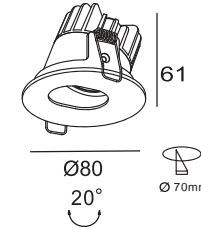

**GAALF-7W-FA80**  
CITIZEN COB 1x7W / 350mA  
Luminous Flux: 2700 / 3000k 520lm  
CRI: 85 / 92  
Beam Angle: 24° / 36° / 60°  
Housing Colour: White / Black  
IP Rating: IP54

**GAALF-7W-GA80**  
CITIZEN COB 1x7W / 350mA  
Luminous Flux: 2700 / 3000k 550lm  
CRI: 85 / 92  
Beam Angle: 24° / 36° / 60°  
Housing Colour: White / Black  
IP Rating: IP54

**GAALF-7W-FB80**  
LUMINUS COB 1x7W / 700mA  
Luminous Flux: 2700 / 3000k 520lm  
CRI: 85 / 92  
Beam Angle: 12° / 24° / 36°  
Housing Colour: White / Black

**GAALF-7W-GB80**  
LUMINUS COB 1x7W / 700mA  
Luminous Flux: 2700 / 3000k 420lm  
CRI: 85 / 92  
Beam Angle: 12° / 24° / 36°  
Housing Colour: White / Black

**GAALF-10W-F90**  
CITIZEN COB 1x10W / 500mA  
Luminous Flux: 2700 / 3000k 680lm  
CRI: 85 / 92  
Beam Angle: 24° / 36° / 60°  
Housing Colour: White / Black

**GAALF-10W-G90**  
CITIZEN COB 1x10W / 500mA  
Luminous Flux: 2700 / 3000k 680lm  
CRI: 85 / 92  
Beam Angle: 24° / 36° / 60°  
Housing Colour: White / Black