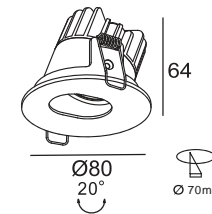

**GAALF-7W-FA80**  
CITIZEN COB 1x7W / 350mA  
Luminous Flux: 2700 / 3000k 520lm  
CRI: 85 / 92  
Beam Angle: 24° / 36° / 60°  
Housing Colour: White / Black  
IP Rating: IP54

**GAALF-7W-GA80**  
CITIZEN COB 1x7W / 350mA  
Luminous Flux: 2700 / 3000k 550lm  
CRI: 85 / 92  
Beam Angle: 24° / 36° / 60°  
Housing Colour: White / Black  
IP Rating: IP54

**GAALF-7W-FB80**  
LUMINUS COB 1x7W / 700mA  
Luminous Flux: 2700 / 3000k 520lm  
CRI: 85 / 92  
Beam Angle: 12° / 24° / 36°  
Housing Colour: White / Black

**GAALF-7W-GB80**  
LUMINUS COB 1x7W / 700mA  
Luminous Flux: 2700 / 3000k 420lm  
CRI: 85 / 92  
Beam Angle: 12° / 24° / 36°  
Housing Colour: White / Black

**GAALF-10W-F90**  
CITIZEN COB 1x10W / 500mA  
Luminous Flux: 2700 / 3000k 680lm  
CRI: 85 / 92  
Beam Angle: 24° / 36° / 60°  
Housing Colour: White / Black

**GAALF-10W-G90**  
CITIZEN COB 1x10W / 500mA  
Luminous Flux: 2700 / 3000k 680lm  
CRI: 85 / 92  
Beam Angle: 24° / 36° / 60°  
Housing Colour: White / Black