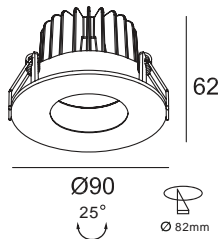

**GAALF-7W-FA80**  
CITIZEN COB 1x7W / 350mA  
Luminous Flux: 2700 / 3000k 520lm  
CRI: 85 / 92  
Beam Angle: 24° / 36° / 60°  
Housing Colour: White / Black  
IP Rating: IP54

**GAALF-7W-GA80**  
CITIZEN COB 1x7W / 350mA  
Luminous Flux: 2700 / 3000k 550lm  
CRI: 85 / 92  
Beam Angle: 24° / 36° / 60°  
Housing Colour: White / Black  
IP Rating: IP54

**GAALF-7W-FB80**  
LUMINUS COB 1x7W / 700mA  
Luminous Flux: 2700 / 3000k 520lm  
CRI: 85 / 92  
Beam Angle: 12° / 24° / 36°  
Housing Colour: White / Black

**GAALF-7W-GB80**  
LUMINUS COB 1x7W / 700mA  
Luminous Flux: 2700 / 3000k 420lm  
CRI: 85 / 92  
Beam Angle: 12° / 24° / 36°  
Housing Colour: White / Black

**GAALF-10W-F90**  
CITIZEN COB 1x10W / 500mA  
Luminous Flux: 2700 / 3000k 680lm  
CRI: 85 / 92  
Beam Angle: 24° / 36° / 60°  
Housing Colour: White / Black

**GAALF-10W-G90**  
CITIZEN COB 1x10W / 500mA  
Luminous Flux: 2700 / 3000k 680lm  
CRI: 85 / 92  
Beam Angle: 24° / 36° / 60°  
Housing Colour: White / Black