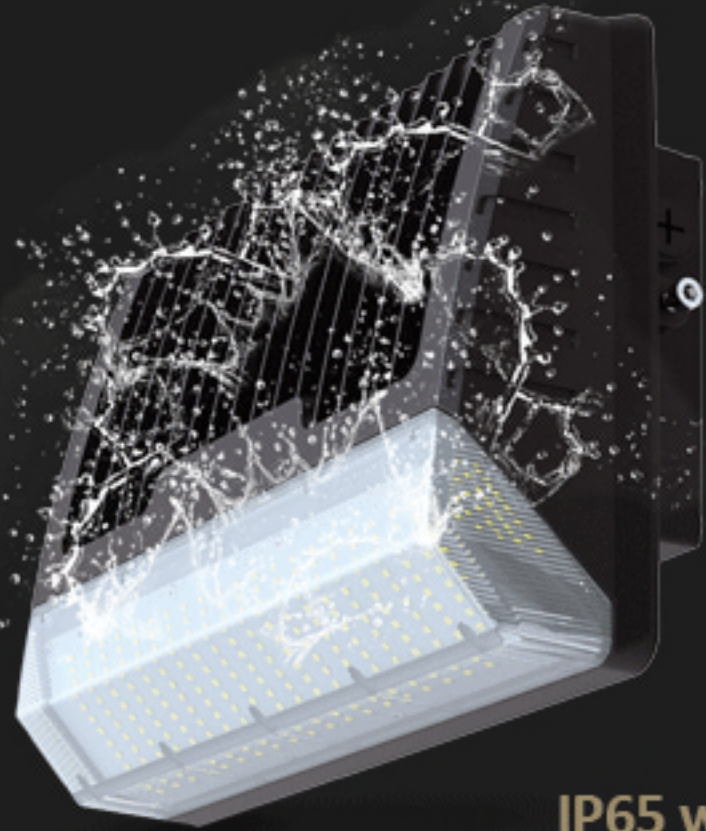

Bravo LED Wall Pack

IP65 waterproof

20w, 30w, 50w, 70w, 80w, 100w

Beam Angle: 120°
Driver Brand: MW
Led Brand: Lumileds

125Lm/w IP65

0-90° Adjustable Head

Perfect Heatsink

110Lm/w IP65
20w, 30w

Outdoor LED Wall Pack Lighting
with Light Sensor

Start within 50 LUX
Close above 150LUX

Thermal Type Photocontrol
(Swivel & Wire-in)

Rated Voltage: 120VAC
Turn-ON Light Level: 10-16 Lux
Turn-OFF Light Level: >65 Lux