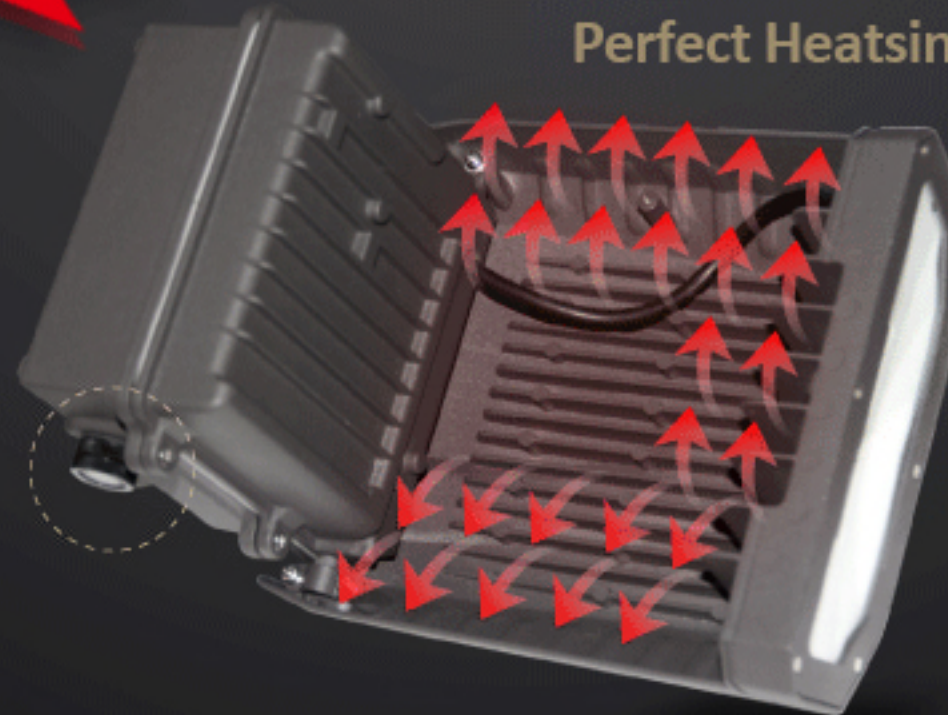

Bravo LED Wall Pack

IP65 waterproof

20w, 30w, 50w, 70w, 80w, 100w

Beam Angle: 120°
Driver Brand: MW
Led Brand: Lumileds

125Lm/w IP65

0-90° Adjustable Head

Perfect Heatsink

110Lm/w IP65
20w, 30w

Outdoor LED Wall Pack Lighting
with Light Sensor

Start within 50 LUX
Close above 150LUX

Thermal Type Photocontrol
(Swivel & Wire-in)

Rated Voltage: 120VAC
Turn-ON Light Level: 10-16 Lux
Turn-OFF Light Level: >65 Lux