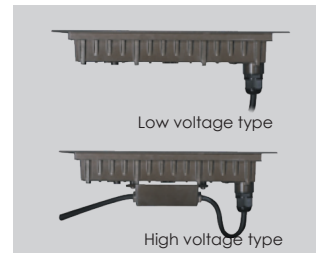

Front Cover Color Option

Basic

Sanded Dark Grey
KAP 7037

Secondary

Silver Grey
KAP 9022

Sanded Black
RAL9005

Mounting sleeve characteristic

- The above picture – the supporting plate "A1" and "A2" are used for preventing deformation of the sleeve during the construction installation process.
- Please remove the supporting plate "A1" and "A2" from the mounting sleeve before the lamp installation.