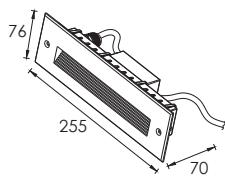

Recessed LED Stair Light & Wall Light

LED Colour Temperature

- 2000K
- 3000K
- 6000K

Optics

- N/A

Outer Dimensions

Mounting sleeve 074#

Material specifications

| | |
|-----------------------|---|
| Housing & Front cover | 12# Die-casting grey powder coated aluminum T=60-80um Adhesion of ISO class 1/ASTM class 4B |
| Light Window | PC T=3mm |
| Cable gland | IP68 PG-9 PA66 |
| Gasket | Molding shaped silicone seal |
| LED Driver | Constant Voltage Input, Constant Current Output |
| Operating temperature | -20°C~40°C |
| Power Cable | H05RN-F 2X1.0mm ² L=0.5m (low voltage) H05RN-F 3X1.0mm ² L=0.5m (high voltage) |
| Mounting sleeve | ABS 074# |
| Dimmable Support | Triac PWM 1-10V Dali |

Front Cover Color Option

Basic

Sanded Dark Grey
KAP 7037

Secondary

Silver Grey
KAP 9022

Sanded Black
RAL9005

Mounting sleeve characteristic

- The above picture – the supporting plate "A1" and "A2" are used for preventing deformation of the sleeve during the construction installation process.
- Please remove the supporting plate "A1" and "A2" from the mounting sleeve before the lamp installation.