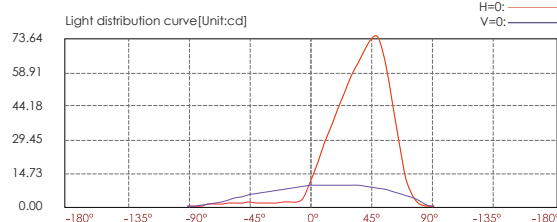

| Item | Light source | Input voltage(V) | Typical operating current(mA) | Typical consumption(W) | Typical luminance(lm) | IK rate |
|------------|--------------|-------------------|-------------------------------------|---------------------------------------|----------------------------------|---------|
| GKD1BA1517 | 15×SMD3030 | 24V DC 120/240 | 24V = 200 120V = 90 240V = 52 | 24V = 4.8 120V = 6.4 240V = 6.5 | Cool white =99 Warm white =92 | 10 |