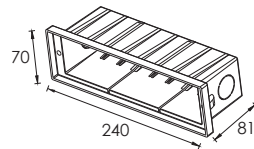

Recessed LED Stair Light & Wall Light

LED Colour Temperature

- 2000K
- 3000K
- 6000K

Optics

- N/A

Outer Dimensions

Mounting sleeve 074#

Material specifications

| | |
|-----------------------|---|
| Housing & Front cover | 12# Die-casting grey powder coated aluminum T=60-80um Adhesion of ISO class 1/ASTM class 4B |
| Light Window | PC T=3mm |
| Cable gland | IP68 PG-9 PA66 |
| Gasket | Molding shaped silicone seal |
| LED Driver | Constant Voltage Input, Constant Current Output |
| Operating temperature | -20°C~40°C |
| Power Cable | H05RN-F 2X1.0mm ² L=0.5m (low voltage) H05RN-F 3X1.0mm ² L=0.5m (high voltage) |
| Mounting sleeve | ABS 074# |
| Dimmable Support | Triac PWM 1-10V Dali |

Front Cover Color Option

Basic

Sanded Dark Grey
KAP 7037

Secondary

Silver Grey
KAP 9022

Sanded Black
RAL9005

Mounting sleeve characteristic

- The above picture – the supporting plate "A1" and "A2" are used for preventing deformation of the sleeve during the construction installation process.
- Please remove the supporting plate "A1" and "A2" from the mounting sleeve before the lamp installation.