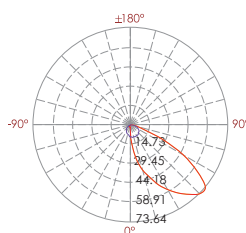

| Item | Light source | Input voltage(V) | Typical operating current(mA) | Typical consumption(W) | Typical luminance(lm) | IK rate |
|------------|--------------|-------------------|-------------------------------------|---------------------------------------|----------------------------------|---------|
| GKD1BA1517 | 15×SMD3030 | 24V DC 120/240 | 24V = 200 120V = 90 240V = 52 | 24V = 4.8 120V = 6.4 240V = 6.5 | Cool white =99 Warm white =92 | 10 |

| Distance (m) | Illuminance at a distance | |
|--------------|---------------------------|----------------|
| | Center beam LUX | Beam width V H |
| 2m | 3.28 LUX | 4.30m 1.70m |
| 4m | 0.82 LUX | 8.60m 3.40m |
| 6m | 0.36 LUX | 12.9m 5.10m |
| 8m | 0.20 LUX | 17.2m 6.90m |
| 10m | 0.13 LUX | 21.4m 8.60m |
| 12m | 0.09 LUX | 25.7m 10.3m |