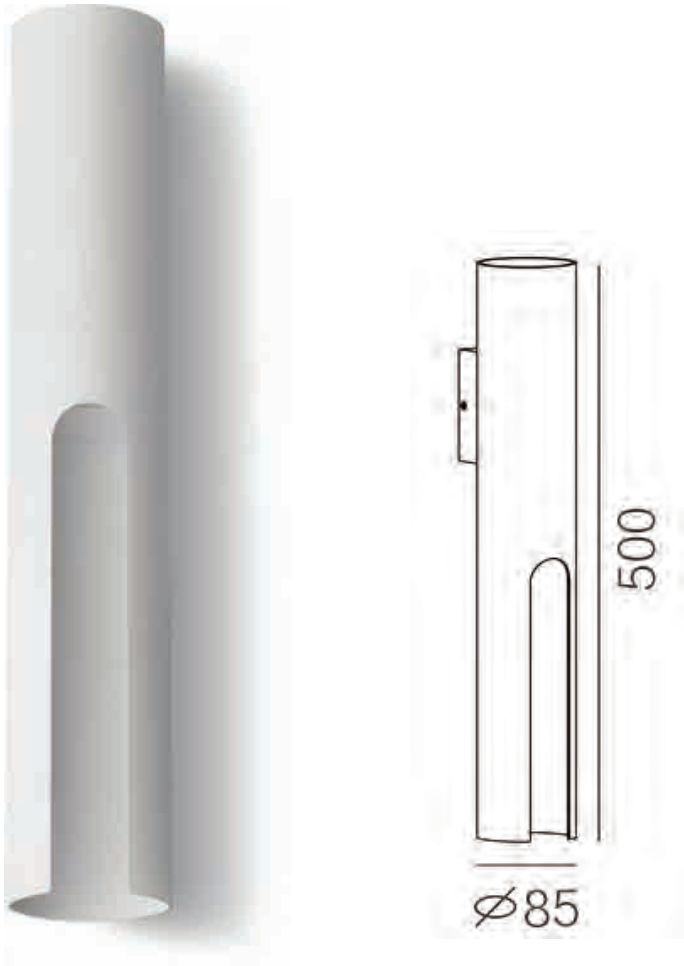

LED Wall Light

Specification

Product code:	GVSOW-10W / GVSOW-20W
Power:	10W (down) / 2*10W (up/down)
Electric data:	AC 220-240V 50-60Hz
Lumen:	850 / 1700lm
Beam angle:	/
Color temperature:	3000K ~ 5000K
IP class:	IP54
Fixture size:	Ø86 * 500mm
Cutout size:	/
LED source:	COB LED
Fixture material:	Aluminum
Finish:	Black / White