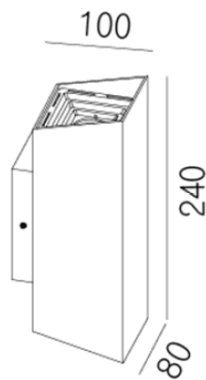

LED Wall Light

Specification

Product code:	GVTUB-14W-SQ
Power:	2*7W (up/down)
Electric data:	AC 220-240V 50-60Hz
Lumen:	1190lm
Beam angle:	/
Color temperature:	3000K ~ 5000K
IP class:	IP54
Fixture size:	86 * 240 * 100mm
Cutout size:	/
LED source:	COB LED
Fixture material:	Aluminum
Finish:	Black / White