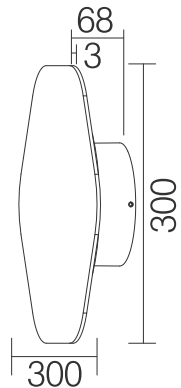

Outdoor LED Wall Light

Specification

Product code:	GKDAL-10W-H250
Power:	10W
Electric data:	AC 220-240V / DC 24V
Lumen:	798 lm
CRI:	>80 / >90
Color temperature:	3000K
IP class:	IP20 / IP65
Fixture size:	Ø250*53*3mm
Cutout:	Nul
LED source:	SMD
Fixture material:	Aluminum
Finish:	White / Silver / Black

Outdoor LED Wall Light

Specification

Product code:	GKDAL-15W-H300
Power:	15W
Electric data:	AC 220-240V / DC 24V
Lumen:	1100 lm
CRI:	>80 / >90
Color temperature:	3000K
IP class:	IP20 / IP65
Fixture size:	Ø300*68*3mm
Cutout:	Nul
LED source:	SMD
Fixture material:	Aluminum
Finish:	White / Silver / Black

Outdoor LED Wall Light

Specification

Product code:	GKDAL-20W-H350
Power:	20W
Electric data:	AC 220-240V / DC 24V
Lumen:	1200 lm
CRI:	>80 / >90
Color temperature:	3000K
IP class:	IP20 / IP65
Fixture size:	Ø350*88*3mm
Cutout:	Nul
LED source:	SMD
Fixture material:	Aluminum
Finish:	White / Silver / Black