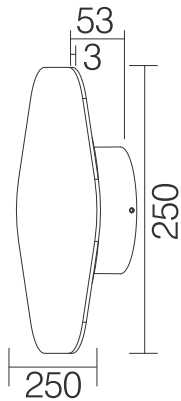

Outdoor LED Wall Light

Specification

Product code:	GKDAL-10W-H250
Power:	10W
Electric data:	AC 220-240V / DC 24V
Lumen:	798 lm
CRI:	>80 / >90
Color temperature:	3000K
IP class:	IP20 / IP65
Fixture size:	Ø250*53*3mm
Cutout:	Nul
LED source:	SMD
Fixture material:	Aluminum
Finish:	White / Silver / Black

Outdoor LED Wall Light

Specification

Product code:	GKDAL-15W-H300
Power:	15W
Electric data:	AC 220-240V / DC 24V
Lumen:	1100 lm
CRI:	>80 / >90
Color temperature:	3000K
IP class:	IP20 / IP65
Fixture size:	Ø300*68*3mm
Cutout:	Nul
LED source:	SMD
Fixture material:	Aluminum
Finish:	White / Silver / Black

Outdoor LED Wall Light

Specification

Product code:	GKDAL-20W-H350
Power:	20W
Electric data:	AC 220-240V / DC 24V
Lumen:	1200 lm
CRI:	>80 / >90
Color temperature:	3000K
IP class:	IP20 / IP65
Fixture size:	Ø350*88*3mm
Cutout:	Nul
LED source:	SMD
Fixture material:	Aluminum
Finish:	White / Silver / Black