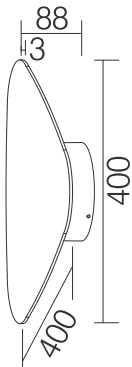

Outdoor LED Wall Light

Specification

Product code:	GKDAL-20W-T400
Power:	20W
Electric data:	AC 220-240V / DC 24V
Lumen:	1200 lm
CRI:	>80 / >90
Color temperature:	3000K
IP class:	IP20 / IP65
Fixture size:	Ø400*88*3mm
Cutout:	Nul
LED source:	SMD
Fixture material:	Aluminum
Finish:	White / Silver / Black