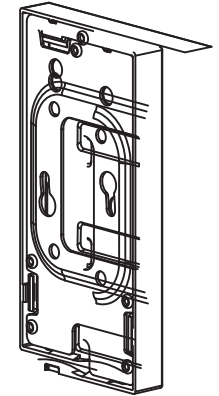

Outdoor LED Wall Light

Diagram

LM80

3 Yrs
Warranty

RCM

SAA

IP65

TUV

9/331 Ingles Street
Port Melbourne VIC 3207 Australia

info@greenlux.com.au
sales@greenlux.com.au

T 1300 650 625
www.greenlux.com.au