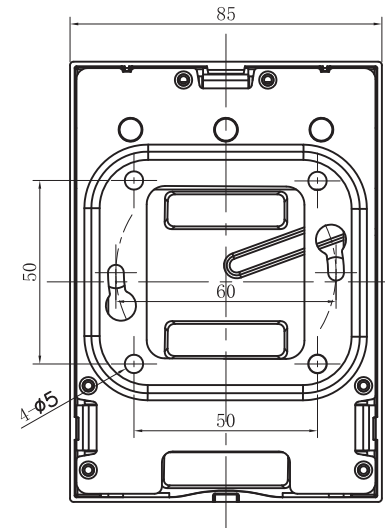

Outdoor LED Wall Light

Diagram

LM80

3 Yrs
Warranty

RCM

SAA

IP65

TUV

9/331 Ingles Street
Port Melbourne VIC 3207 Australia

info@greenlux.com.au
sales@greenlux.com.au

T 1300 650 625
www.greenlux.com.au