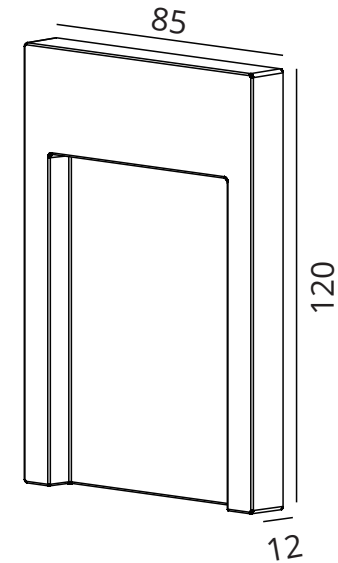

Outdoor LED Wall Light

Specification

Product code:	GVLUX-3W-85
Power:	3W
Electric data:	AC 220-240V / DC 24V
Lumen:	75lm/W
CRI:	>90
Color temperature:	3000K
IP class:	IP65
Fixture size:	85*120*12mm
Cutout:	Nul
LED source:	COB
Fixture material:	Aluminum
Finish:	White / Silver / Black