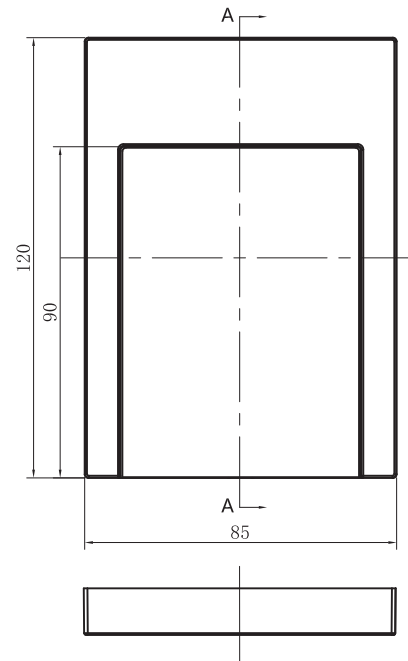

Outdoor LED Wall Light

Diagram

LM80

3 Yrs
Warranty

RCM

SAA

IP65

TUV

9/331 Ingles Street
Port Melbourne VIC 3207 Australia

info@greenlux.com.au
sales@greenlux.com.au

T 1300 650 625
www.greenlux.com.au