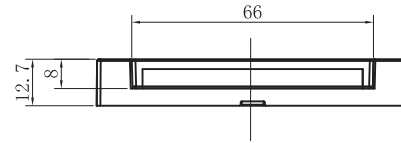

Outdoor LED Wall Light

Diagram

LM80

3 Yrs
Warranty

RCM

SAA

IP65

TUV

9/331 Ingles Street
Port Melbourne VIC 3207 Australia

info@greenlux.com.au
sales@greenlux.com.au

T 1300 650 625
www.greenlux.com.au