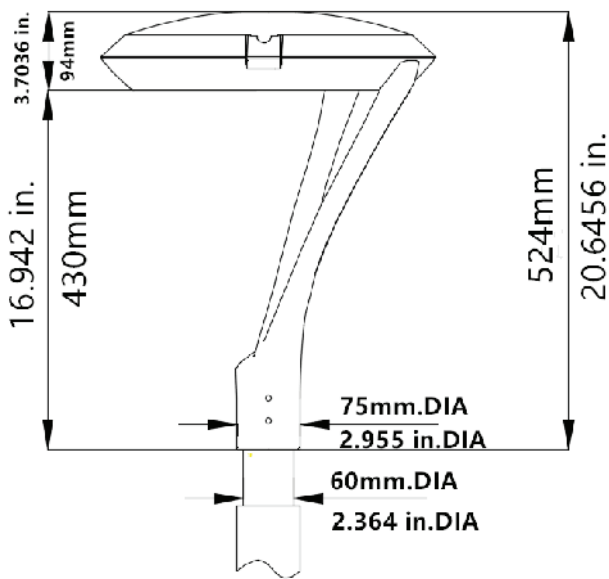

## Specifications

<b>Colour Range</b>	2700 ~ 5700k
<b>Power Consumption</b>	25W ~ 62W
<b>Product Dimensions (mm)</b>	Ø400 * 94 (L*W*H)
<b>Lumen</b>	3000lm ~ 7500lm
<b>Input Voltage</b>	AC 100-277V
<b>Power Factor</b>	>0.92
<b>CRI</b>	>80 & >90
<b>Pole Diameter</b>	60mm (standard)
<b>Dimmer</b>	0-10V / Dali
<b>Housing Material</b>	Die-casting aluminum
<b>Housing Color</b>	Dark Brozen / Light Grey

## Dimensions

## Installation & Maintenance

- Suggested installation height 2.5m to 6.0m
- Easy installation & on-site maintenance
- AISI 304 stainless steel screws for optional external IP connector
- Standard 0.5m outlet input cable, customized cable length available
- Self-cleaning & weather proof body design

# Tels 02 LED Street/Garden Light

Model

MODEL	Beam Angle (°)	Wattage (W)	Voltage (V)	CRI	CCT (k)	Lumen	Pole Diameter (mm)	Size (mm) (LxWxD)	Surface Colour
GETEL-25W-02	80	25W	100/277	>80 >90	2700-5700	3000	40	Ø400*94	Dark Brozen Light Grey
GETEL-40W-02		40W				4800	50		
GETEL-62W-02		62W				7440	60		