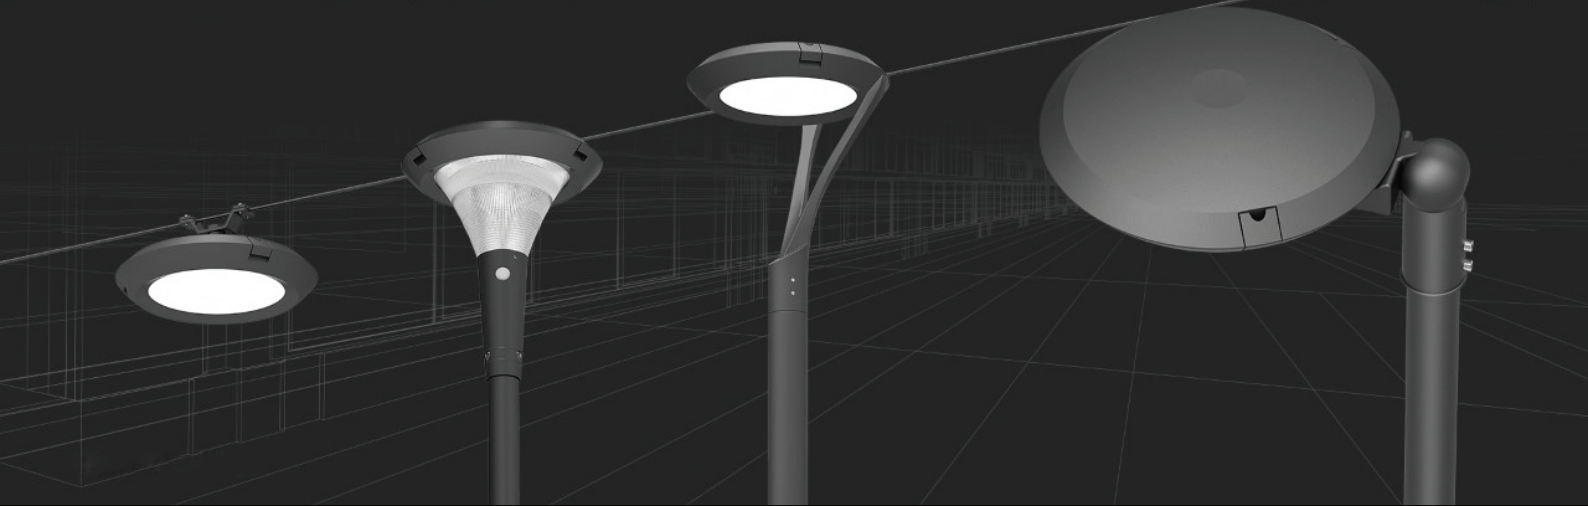

The Nature of Light & Visual Comfort
Elegant by day (Dayform) Brilliant at night (Nightform)