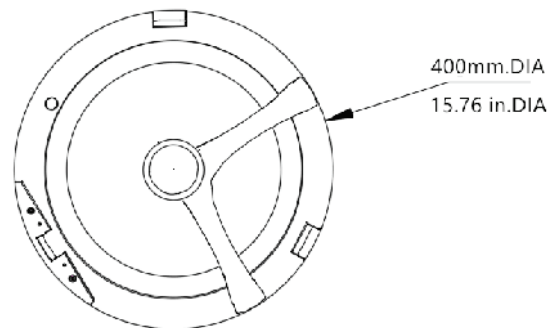

## Specifications

<b>Colour Range</b>	2700 ~ 5700k
<b>Power Consumption</b>	25W ~ 62W
<b>Product Dimensions (mm)</b>	Ø400 * 94 (L*W*H)
<b>Lumen</b>	3000lm ~ 7500lm
<b>Input Voltage</b>	AC 100-277V
<b>Power Factor</b>	>0.92
<b>CRI</b>	>80 & >90
<b>Pole Diameter</b>	60mm (standard)
<b>Dimmer</b>	0-10V / Dali
<b>Housing Material</b>	Die-casting aluminum
<b>Housing Color</b>	Dark Brozen / Light Grey

## Dimensions

# Tels 02 LED Street/Garden Light

Model

MODEL	Beam Angle (°)	Wattage (W)	Voltage (V)	CRI	CCT (k)	Lumen	Pole Diameter (mm)	Size (mm) (LxWxD)	Surface Colour
GETEL-25W-02	80	25W	100/277	>80 >90	2700-5700	3000	40	Ø400*94	Dark Brozen Light Grey
GETEL-40W-02		40W				4800	50		
GETEL-62W-02		62W				7440	60		