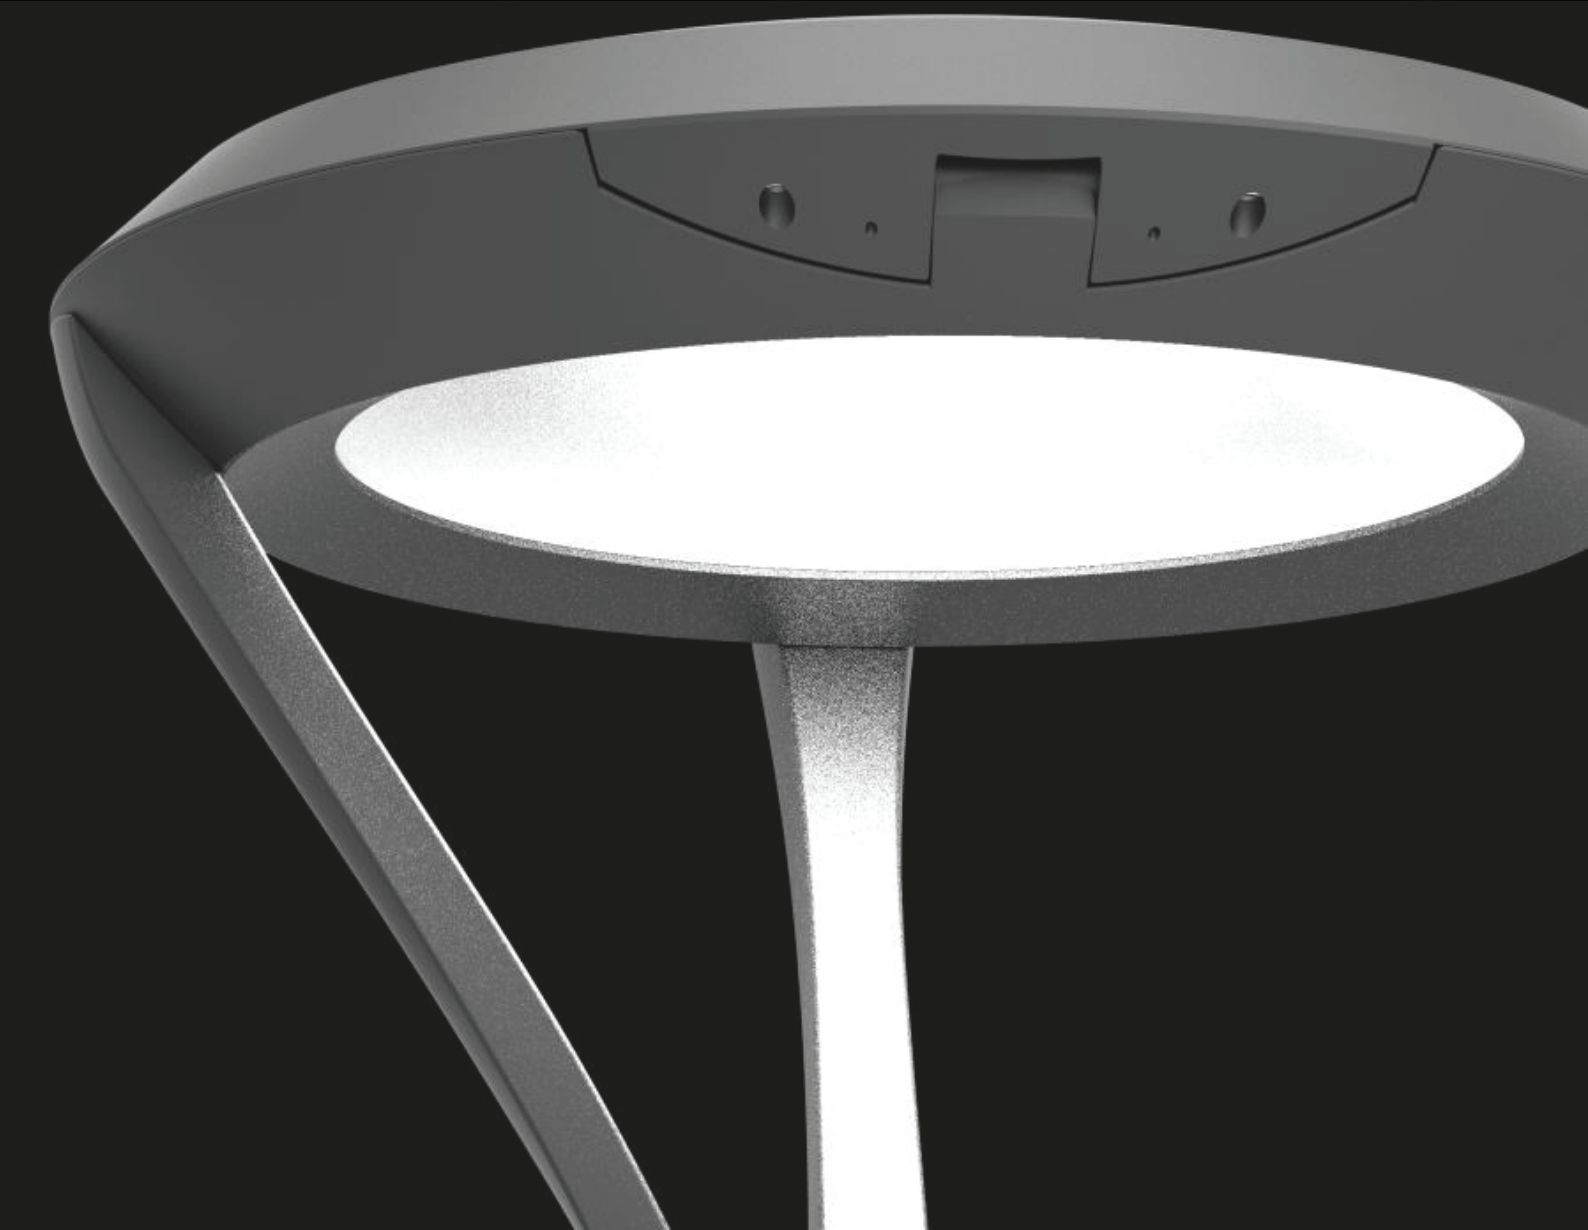

The Nature of Light & Visual Comfort
Elegant by day (Dayform) Brilliant at night (Nightform)