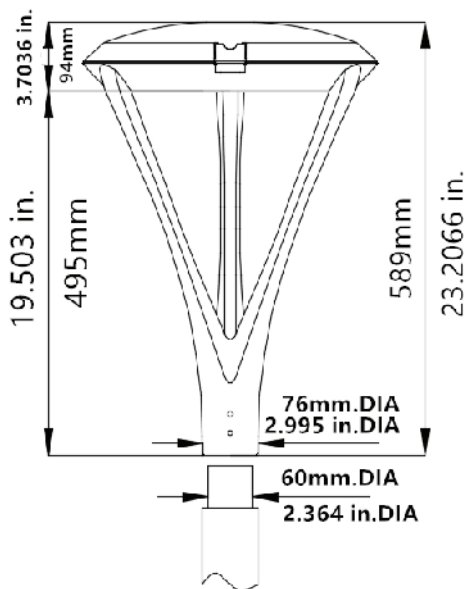

## Specifications

<b>Colour Range</b>	2700 ~ 5700k
<b>Power Consumption</b>	25W ~ 62W
<b>Product Dimensions (mm)</b>	Ø400 * 94 (L*W*H)
<b>Lumen</b>	3000lm ~ 7500lm
<b>Input Voltage</b>	AC 100-277V
<b>Power Factor</b>	>0.92
<b>CRI</b>	>80 & >90
<b>Pole Diameter</b>	60mm (standard)
<b>Dimmer</b>	0-10V / Dali
<b>Housing Material</b>	Die-casting aluminum
<b>Housing Color</b>	Dark Brozen / Light Grey

## Dimensions

## Installation & Maintenance

- Suggested installation height 2.5m to 6.0m
- Easy installation & on-site maintenance
- AISI 304 stainless steel screws for optional external IP connector
- Standard 0.5m outlet input cable, customized cable length available
- Self-cleaning & weather proof body design

## Tels 03 LED Street/Garden Light

Model

MODEL	Beam Angle (°)	Wattage (W)	Voltage (V)	CRI	CCT (k)	Lumen	Pole Diameter (mm)	Size (mm) (LxWxD)	Surface Colour
GETEL-25W-03	80	25W	100/277	>80 >90	2700-5700	3000	40	Ø400*94	Dark Brozen Light Grey
GETEL-40W-03		40W				4800	50		
GETEL-62W-03		62W				7440	60		