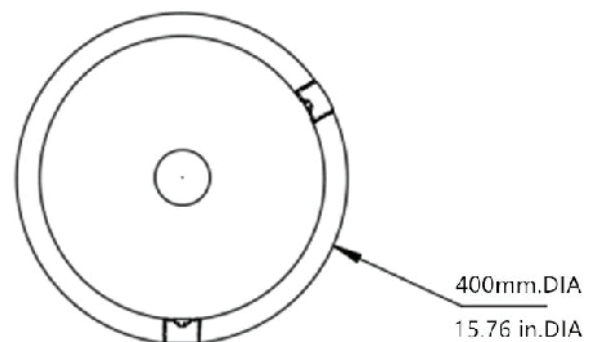

## Specifications

<b>Colour Range</b>	2700 ~ 5700k
<b>Power Consumption</b>	25W ~ 62W
<b>Product Dimensions (mm)</b>	Ø400 * 94 (L*W*H)
<b>Lumen</b>	3000lm ~ 7500lm
<b>Input Voltage</b>	AC 100-277V
<b>Power Factor</b>	>0.92
<b>CRI</b>	>80 & >90
<b>Pole Diameter</b>	60mm (standard)
<b>Dimmer</b>	0-10V / Dali
<b>Housing Material</b>	Die-casting aluminum
<b>Housing Color</b>	Dark Brozen / Light Grey

## Dimensions

## Installation & Maintenance

- Suggested installation height 2.5m to 6.0m
- Easy installation & on-site maintenance
- AISI 304 stainless steel screws for optional external IP connector
- Standard 0.5m outlet input cable, customized cable length available
- Self-cleaning & weather proof body design

## Tels 03 LED Street/Garden Light

Model

MODEL	Beam Angle (°)	Wattage (W)	Voltage (V)	CRI	CCT (k)	Lumen	Pole Diameter (mm)	Size (mm) (LxWxD)	Surface Colour
GETEL-25W-03	80	25W	100/277	>80 >90	2700-5700	3000	40	Ø400*94	Dark Brozen Light Grey
GETEL-40W-03		40W				4800	50		
GETEL-62W-03		62W				7440	60		