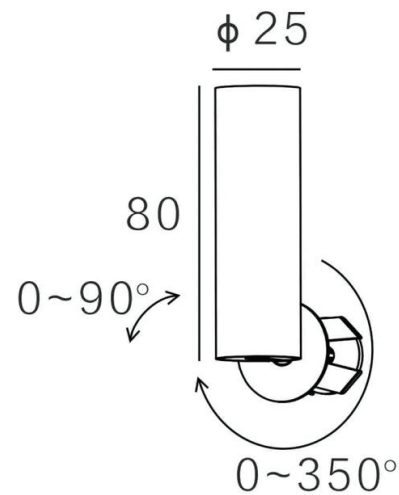

Tub Slim Indoor 2580

Specification

Product code:	GVTUB-3W
Power:	3W
Electric data:	AC 220-240V 50/60Hz
Lumen:	100lm
Beam angle:	/
Color temperature:	3000K
IP class:	IP20
Fixture size:	$\phi 25 * 80\text{mm}$
Cutout size:	/
LED source:	COB LED
Fixture material:	Aluminum
Finish:	Black / White

Tub Slim Indoor 2580

LM80

5 Yrs
Warranty

RCM

SAA

IP20

TUV

9/331 Ingles Street
Port Melbourne VIC 3207 Australia