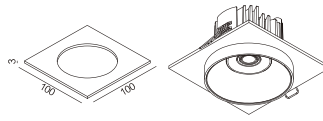

Square Bezel