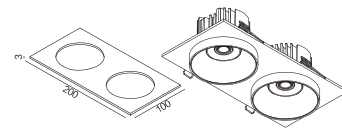

Double Square Bezel

Specification

Light source

Light source: Cree CXA1507
Output (W): 250mA, 36V 9W
Total energy consumption (W): 10W
Color temperature: 2700K/3000K/4000K
CRI: 80/90
Photobiological risk: RG1
Real Lumen: 700lm
Lm/Real W: 70
Lifetime: 50.000h
MacAdam steps: 3
UGR: 19

GEAR

TKP Triac dimmable driver
tTKP-LD12L25C -250mA 37V
(SAA Certification) driver
with AU Plug

Warranty

3 Years for residential
5 Years for commercial (not
include bulb)

Luminaire

IP54 for indoor use
Crossing: No

Finish

Black/White

Material

Aluminium