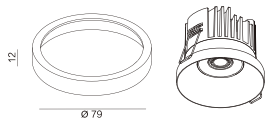

Accessories

Deko Ring