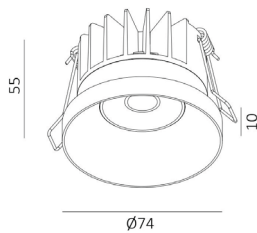

### Dimensions

68mm  
5-25mm

### Diagram

LIGHT DISTRIBUTION for 3000K wide 44°

h(m)	E(lx)	Ø(m)
1	1142	Ø0.81
2	285.5	Ø1.62
3	126.9	Ø2.43
4	71.37	Ø3.24
5	45.67	Ø4.05

Photometric 3000K 36D Ra.90