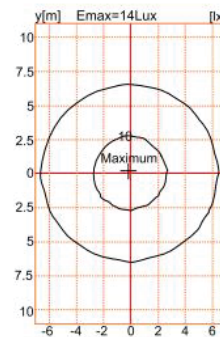

LM80

IP65

5 Yrs
Warranty

City GY800 LED Street / Garden Light

Polar Diagram

PRODUCT SPECIFICATION

Rated Power	LED Brand	LED Qty	Driver Brand	Lumen Efficiency	IP / IK Rating	Product Weight
30W	CREE	1pc COB	Inventronics	90lm/w	IP65 / IK08	5.5kg
40W	CREE	1pc COB	Inventronics	90lm/w	IP65 / IK08	5.5kg
55W	CREE	1pc COB	Inventronics	90lm/w	IP65 / IK08	5.5kg