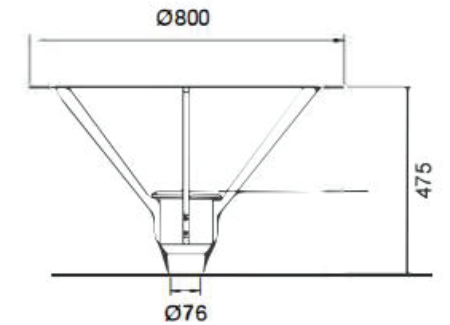

LM80

IP65

5 Yrs
Warranty

City GY800 LED Street / Garden Light

Polar Diagram

PRODUCT SPECIFICATION

Rated Power	LED Brand	LED Qty	Driver Brand	Lumen Efficiency	IP / IK Rating	Product Weight
30W	CREE	1pc COB	Inventronics	90lm/w	IP65 / IK08	5.5kg
40W	CREE	1pc COB	Inventronics	90lm/w	IP65 / IK08	5.5kg
55W	CREE	1pc COB	Inventronics	90lm/w	IP65 / IK08	5.5kg