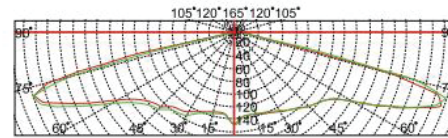

LM80

IP65

5 Yrs
Warranty

City GY800 LED Street / Garden Light

Polar Diagram

PRODUCT SPECIFICATION

Rated Power	LED Brand	LED Qty	Driver Brand	Lumen Efficiency	IP / IK Rating	Product Weight
30W	CREE	1pc COB	Inventronics	90lm/w	IP65 / IK08	5.5kg
40W	CREE	1pc COB	Inventronics	90lm/w	IP65 / IK08	5.5kg
55W	CREE	1pc COB	Inventronics	90lm/w	IP65 / IK08	5.5kg